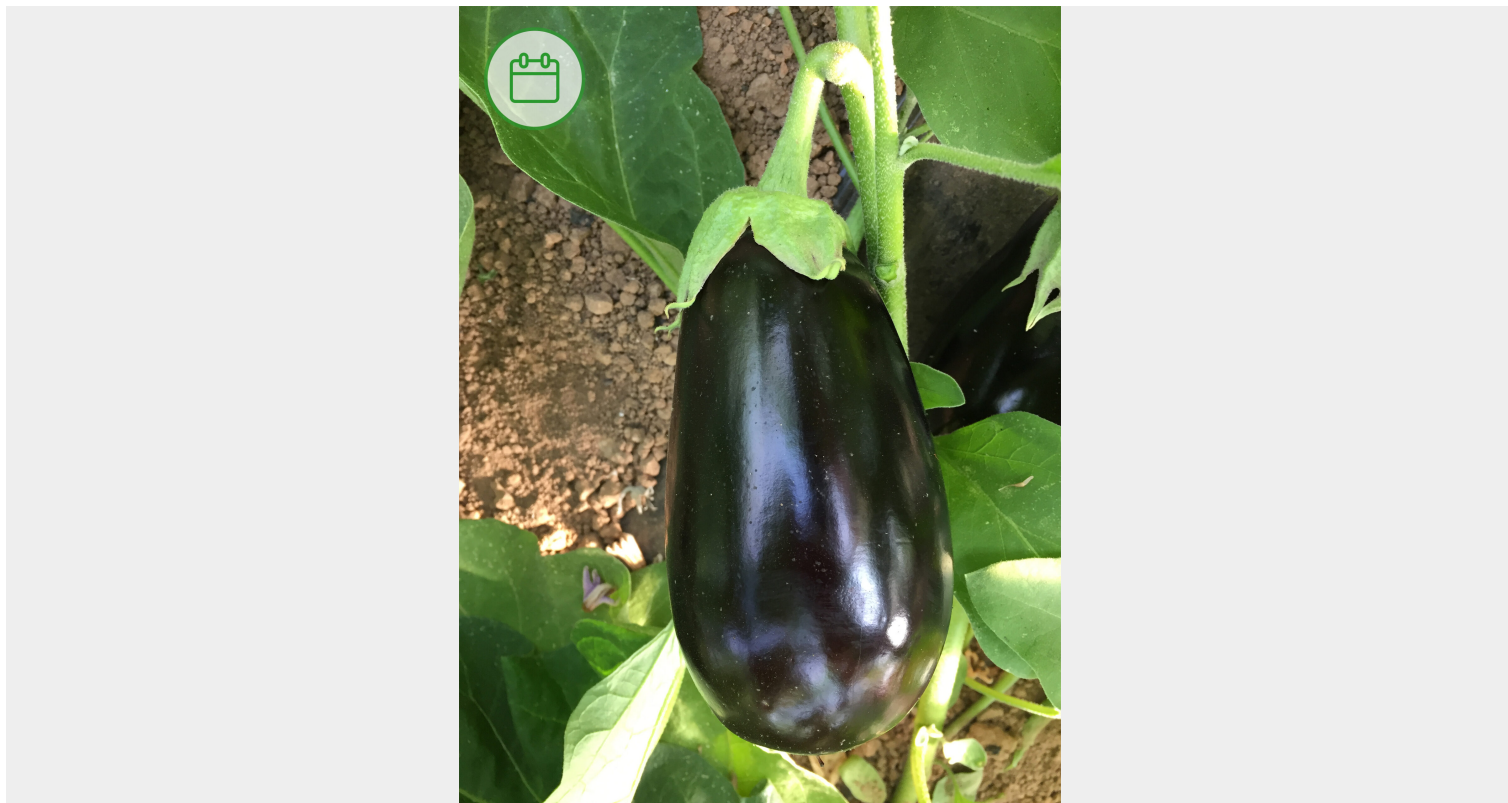

EG-5546

Eggplant Semilong **Phase3**

SEMILONG hybrid variety of BLACK color. It stands out for its vigorous, dark and very healthy plant. Easy setting in cold conditions where it develops a very dark, shiny and straight fruit with a medium calyx and SPINELESS. Very good total production and earliness.