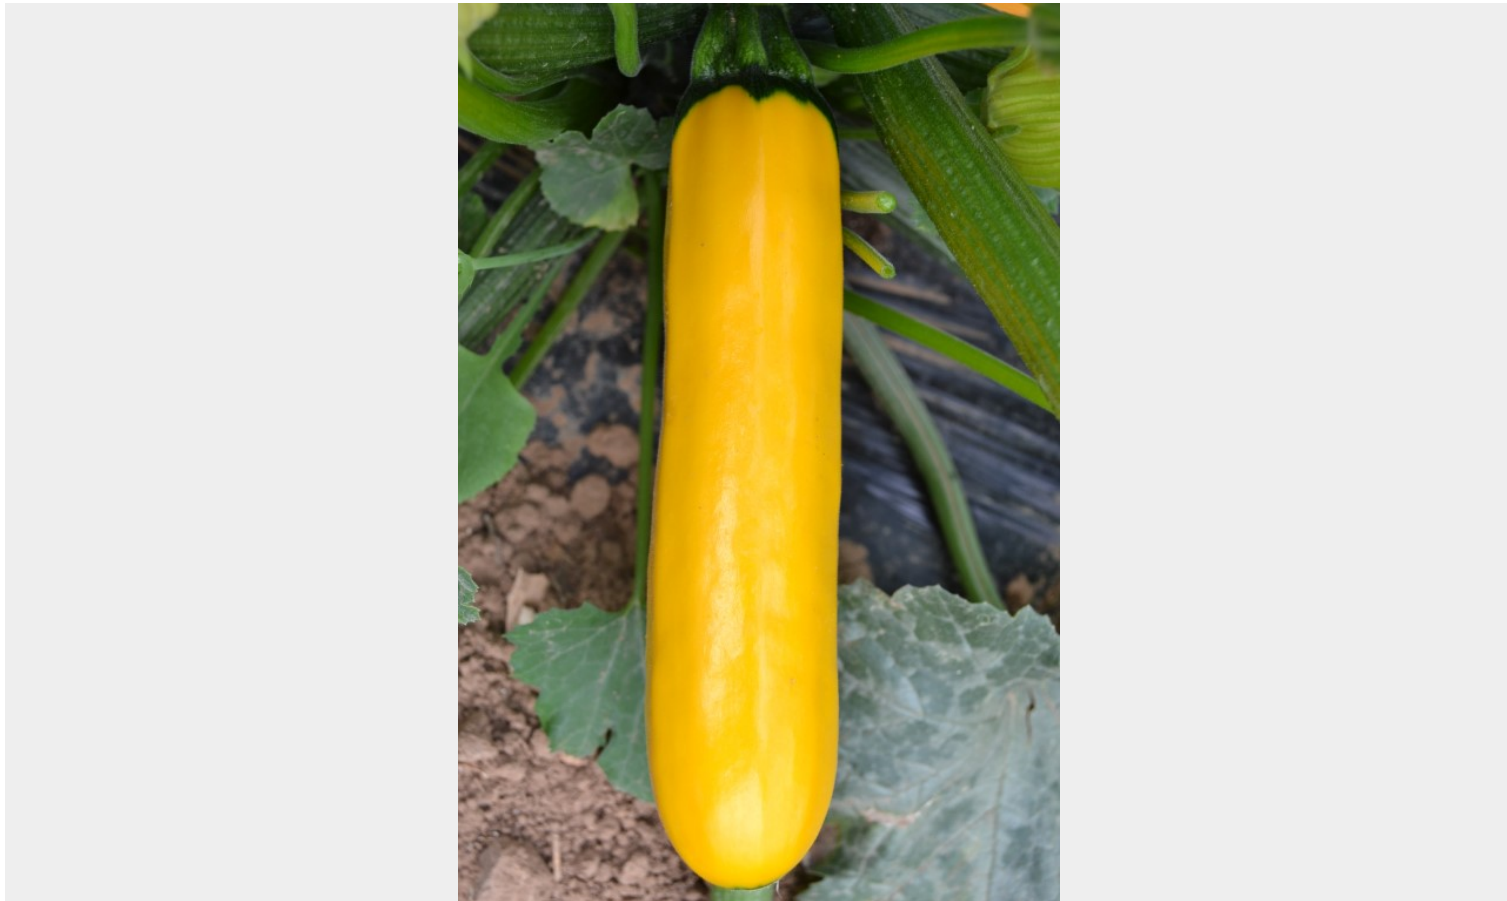

SQ-5504

YELLOW cylindrical squash, slightly bulbous but very straight and without strangulation.
Medium vigor plant but very healthy and resistant to viruses and powdery mildew.
Recommended for outdoor crops.