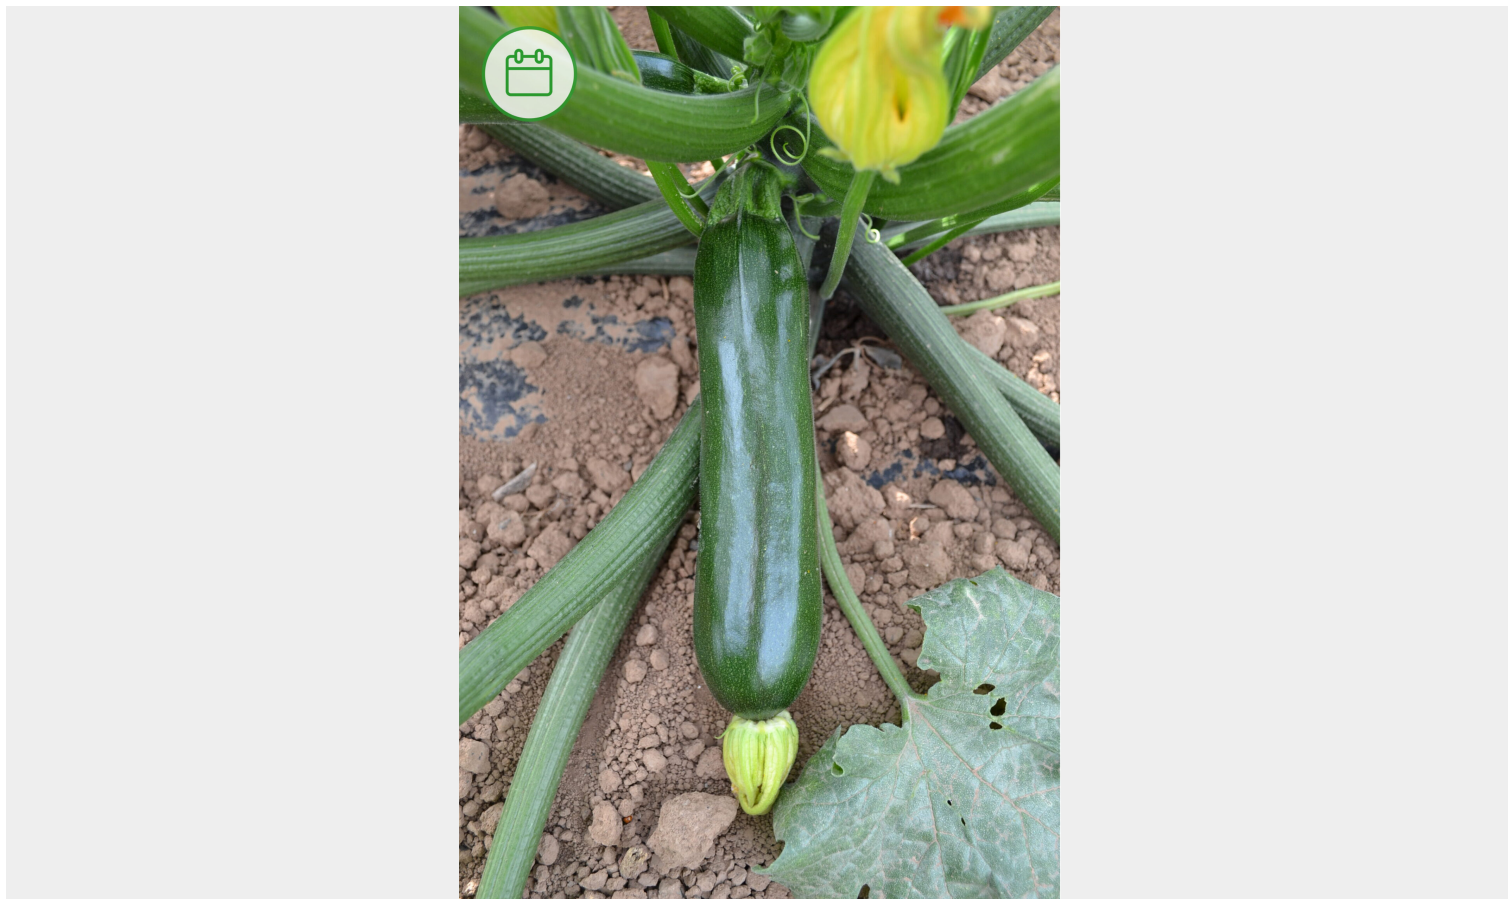

## SQ-5628

**Phase3** Very DARK GREEN squash with a very soft mottling and slightly domed cylindrical shape. Its plant of medium vigor stands out, with a bearing and architecture that allows it to remain erect resting on the basal leaves while it continues with the production of fruits. The leaves have an intense silver. The variety has very good resistance to powdery mildew and viruses.